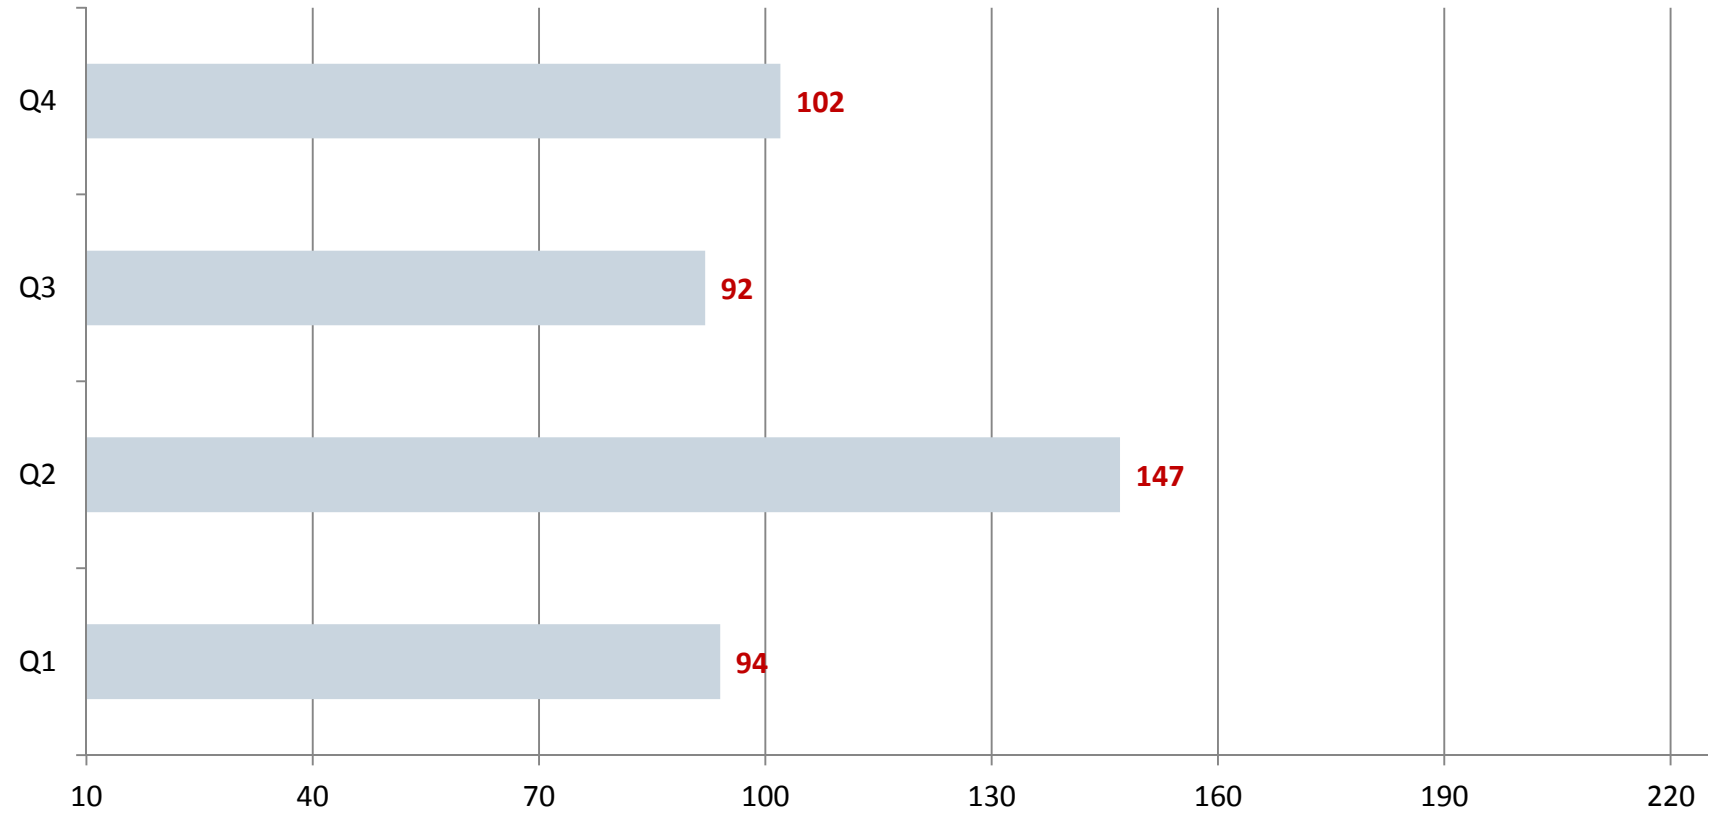

LEADS

DB - Leads	
Quarter	No. of Leads
Q1	94
Q2	147
Q3	92
Q4	102

Total no. of Leads in 2015: **435**