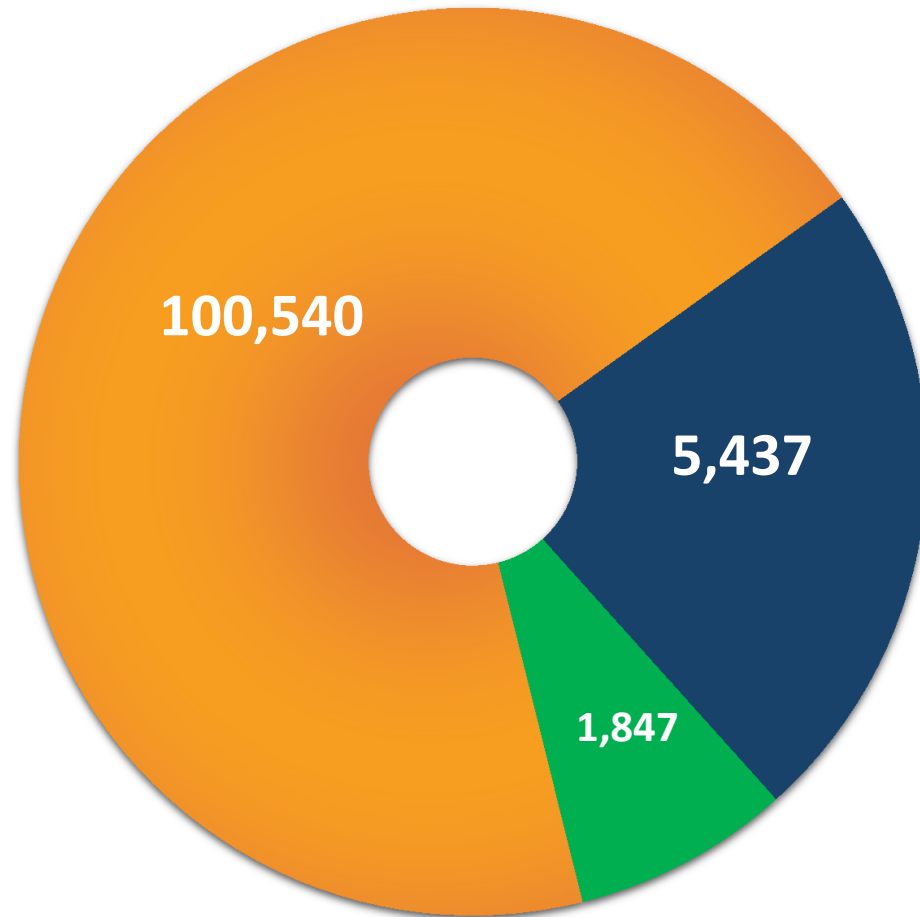

**Selection Committee - 2015**

Total no. of New Contacts

100,540

Total no. of New Account

5,437

Overall Leads

1,847

 Total no. of New Contacts

 Total no. of New Account

 Overall Leads