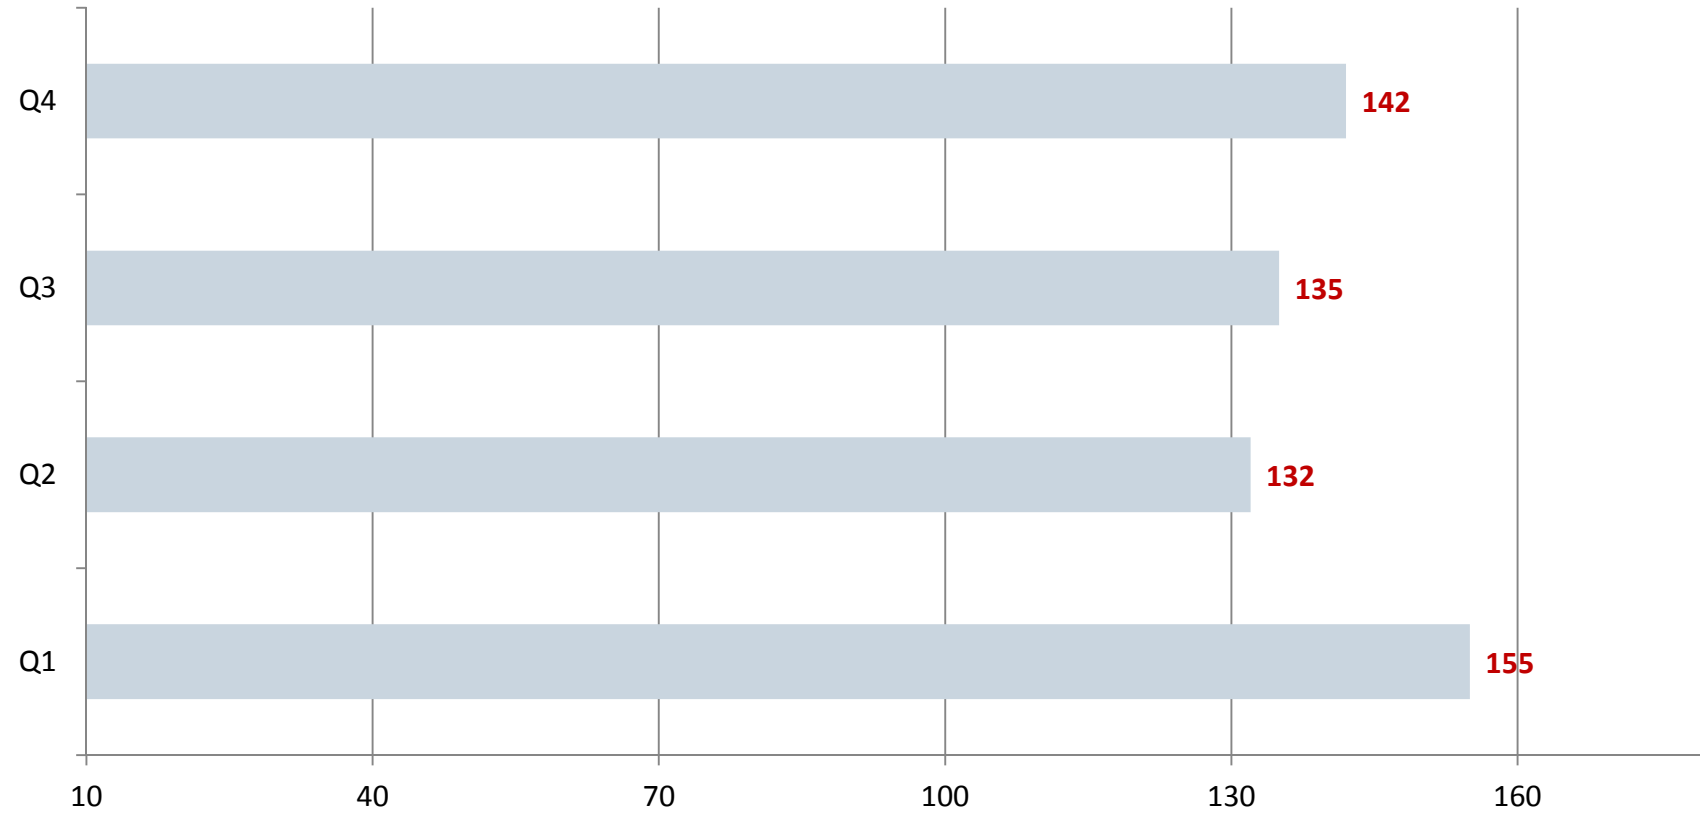

LEADS

DB - Leads	
Quarter	No. of Leads
Q1	155
Q2	132
Q3	135
Q4	142

Total no. of Leads in 2016: **564**